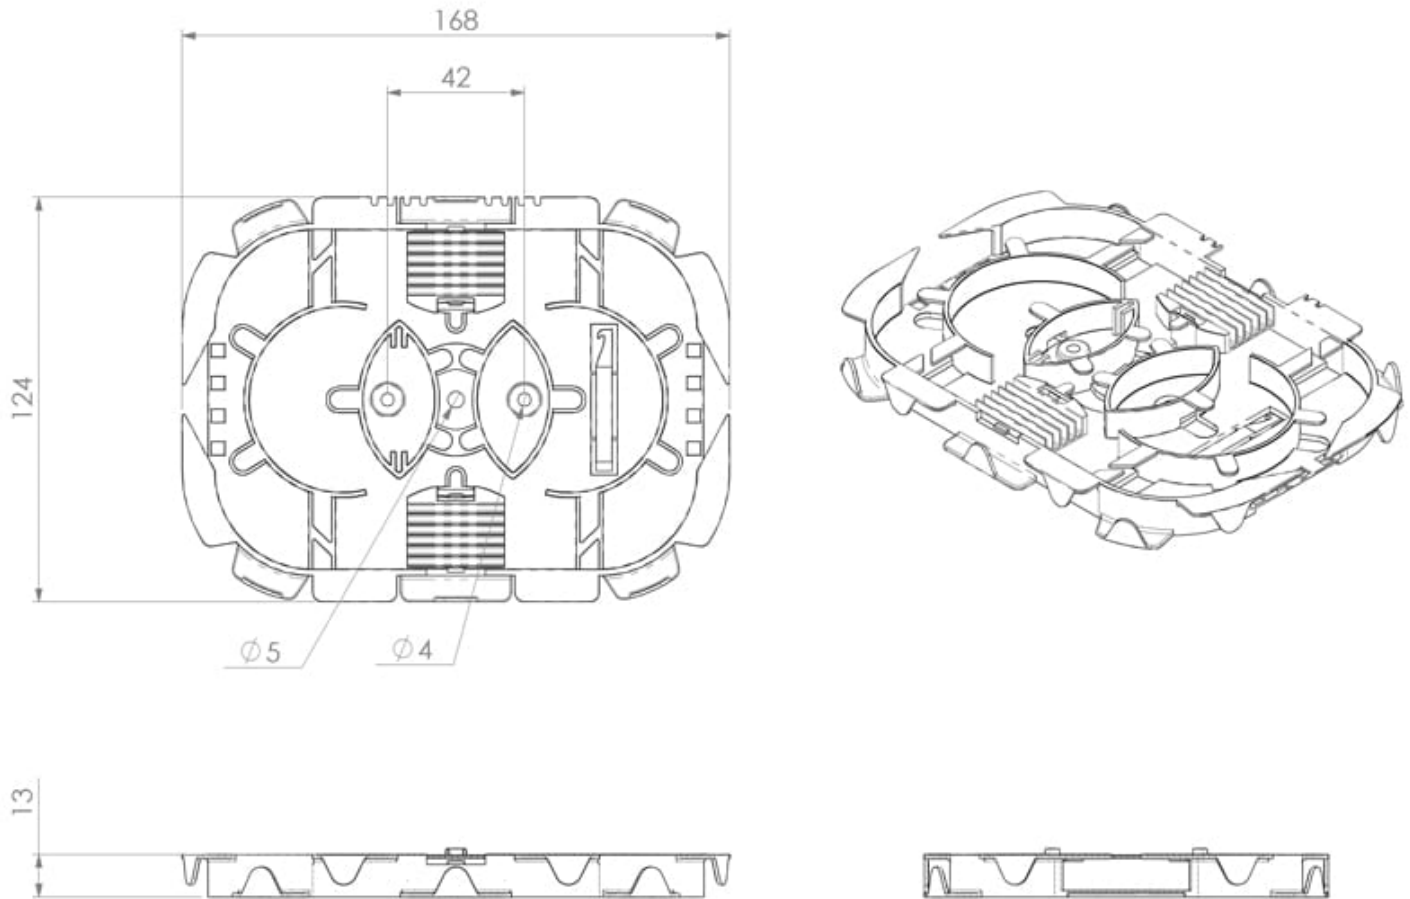

### Features and Benefits

- Unique external fiber pathway allows easy storage of excess fiber and multi-directional routing of entry and exit fibers
- Internal management allows multiple fiber routing options including cross over
- Built in fiber pick can be used to withdraw individual fibers and can be stored in the tray after use
- Supplied with tray hinge to maintain access to splices with stacked trays
- Cable tie points to secure fiber on entry and exit
- Spacious interior maintains 30mm fiber bend radius and allows storage of either 250 $\mu$ m or 900 $\mu$ m buffered fiber
- Pivoting splice holders allow uninterrupted control of fiber prior to splicing and during rework
- Will hold up to 24 splices with either heatshrink or crimp style splice protectors
- Transparent clip in lid supplied with every tray
- Mountable via central hole, DIN style holes or double sided

## Applications

- Fiber management
- Wall boxes
- Internal and external
- Patch panels

## Specifications

ELEMENT	VALUE
Width	168mm
Depth	124mm
Height	13mm
Net weight	81g
Material	ABS
Colour	Blue
Operating temperature	-40°C to +60°C
Designed in accordance with	TIA/EIA 568.C, ISO/IEC 11801, EN50173, IEC60304, IEC61754,
Materials Compliant to	RoHS, Reach/SVHC

## Technical Drawing