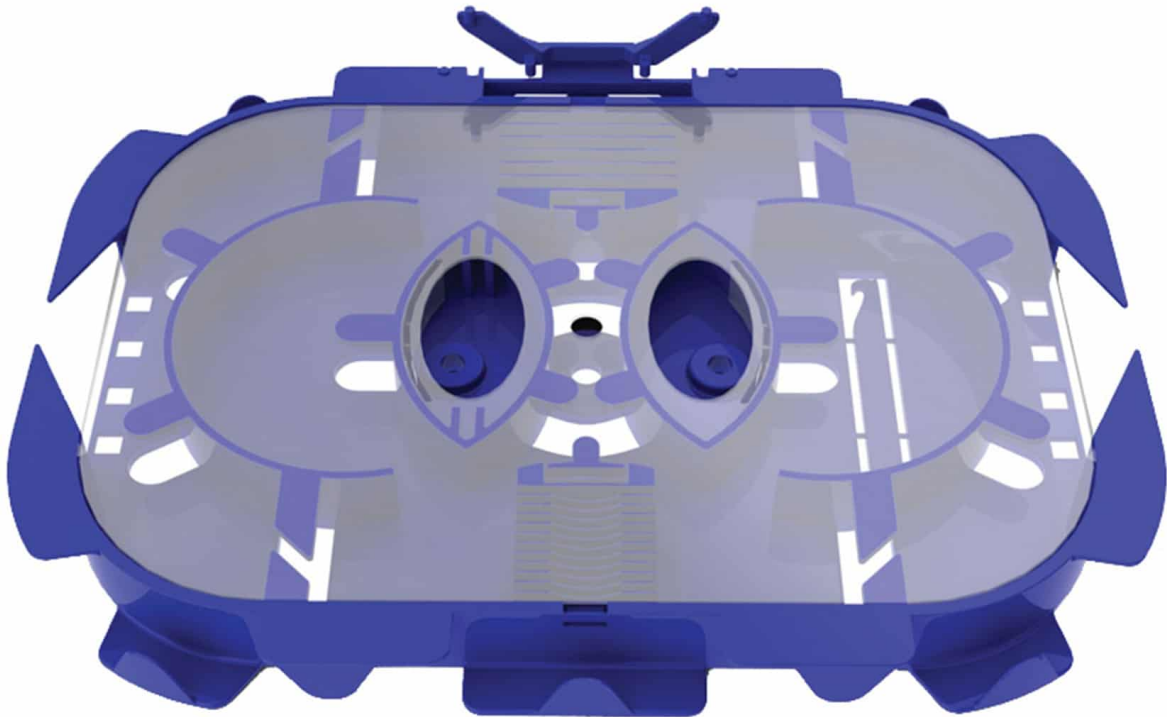

## Speedway Fiber Splice Tray

### Description

Introducing the revolutionary new Speedway splice tray with unrivaled ease of use and flexibility. Featuring a unique external fiber pathway and pivoting splice holder arrangement this tray redefines the concept of splice management, combining fiber management and splicing control in one product. Due to its accommodating internal dimensions the Speedway splice tray is able to comfortably hold 24 splices with either heatshrink or crimp German style splice protectors with up to 900 $\mu$ m buffered fibers.

### Features and Benefits

- Unique external fiber pathway allows easy storage of excess fiber and multi-directional routing of entry and exit fibers
- Internal management allows multiple fiber routing options including cross over
- Built in fiber pick can be used to withdraw individual fibers and can be stored in the tray after use
- Supplied with tray hinge to maintain access to splices with stacked trays
- Cable tie points to secure fiber on entry and exit
- Spacious interior maintains 30mm fiber bend radius and allows storage of either 250 $\mu$ m or 900 $\mu$ m buffered fiber
- Pivoting splice holders allow uninterrupted control of fiber prior to splicing and during rework
- Will hold up to 24 splices with either heatshrink or crimp style splice protectors
- Transparent clip in lid supplied with every tray
- Mountable via central hole, DIN style holes or double sided

## Specifications

ELEMENT	VALUE
Width	168mm
Depth	124mm
Height	13mm
Net weight	81g
Material	ABS
Colour	Blue
Operating temperature	-40°C to +60°C
Designed in accordance with	TIA/EIA 568.C, ISO/IEC 11801, EN50173, IEC60304, IEC61754,
Materials Compliant to	RoHS, Reach/SVHC