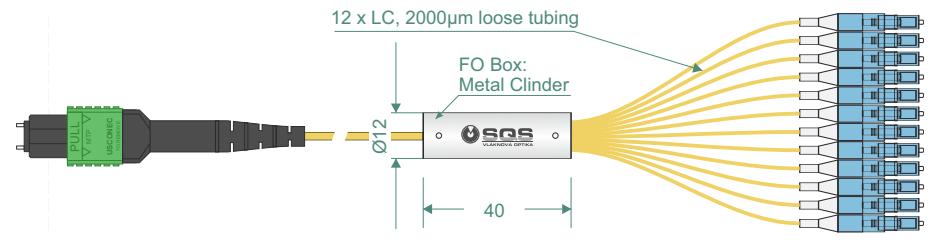

### MPO/MTP<sup>®</sup> Trunk Cables

Type A (straight) or type B (reversed)
Fiber count: 8, 12 or 24
Fiber type: OS2, OM1, OM2, OM3 or OM4
Round cable, ribbon cable, bare ribbon
Operating temperature range: -20 to +70°C
Note: Unique serial number on all connectors

### MPO/MTP<sup>®</sup> Fan Out Cable 1x2

Straight and reversed type available
Fiber count Typically 24 to 2 x 12
Fiber type: OS2, OM1, OM2, OM3 or OM4
2x round cable 3mm
Operating temperature range: -20 to +70°C
Note: Unique serial number on all connectors

### MPO/MTP<sup>®</sup> Fiber Fan Out

Fiber count: 8 or 12
Fiber type: OS2, OM1, OM2, OM3 or OM4
Fiber Color coding: TIA-598-C or customized
Output connectors: LC, SC, F3000, E2000
Operating temperature range: -20 to +70°C
Note: Unique serial number on all connectors

### MPO/MTP<sup>®</sup> Harness Cables (Metal FO box)

Fiber count: 8, 12 or others
Fiber type: OS2, OM1, OM2, OM3 or OM4
Input: Round cable, ribbon cable, bare ribbon
Output: Loose tube 1600µm, 2000µm
Output connectors: LC, SC, F3000, E2000
Operating temperature range: -20 to +70°C