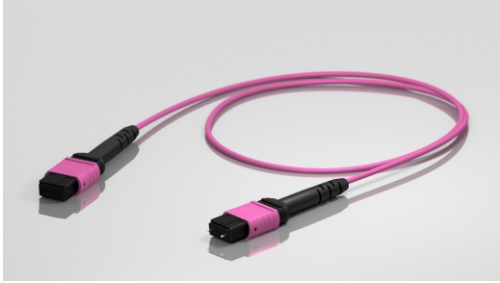

# MPO/MTP<sup>®</sup> Patch Cables

## Fiber Optic Cabling Solutions for Data Centers

SQS offers complete optical fiber solutions for data centers and other application with high connection density (up to 24 optical fibers per connector).

SQS multi-fiber optical cables are terminated by USconec MTP<sup>®</sup> connectors. MTP cabling is fully compatible with MPO cabling from other manufacturers.

The SQS production of pre-terminated cabling is subject to strict output control and the products meets all corresponding IEC standards.