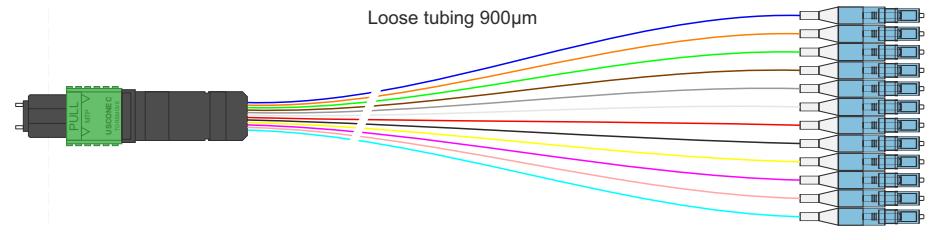

MPO/MTP® Fiber Fan Out

Fiber count: 8 or 12
Fiber type: OS2, OM1, OM2, OM3 or OM4
Fiber Color coding: TIA-598-C or customized
Output connectors: LC, SC, F3000, E2000
Operating temperature range: -20 to +70°C
Note: Unique serial number on all connectors