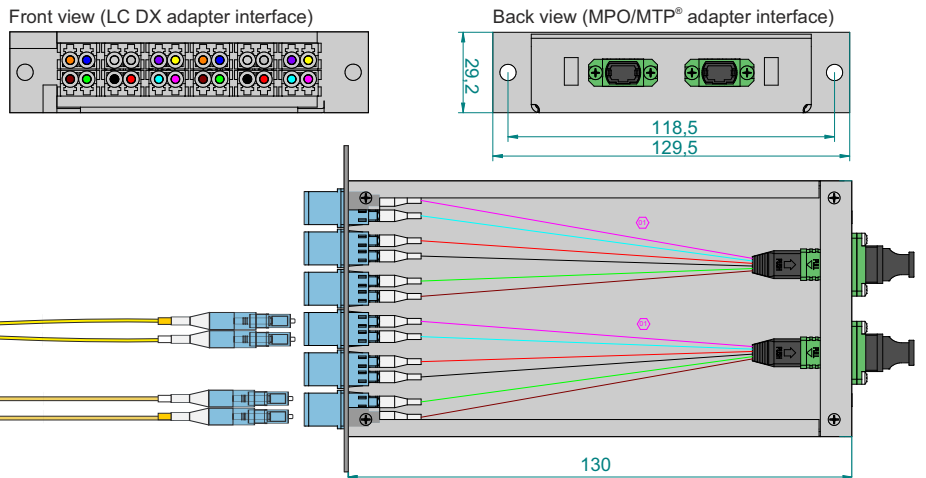

### MPO/MTP<sup>®</sup> Harness Cables (Plastic FO box)

Fiber count: 8 or 12
Fiber type: OS2, OM1, OM2, OM3 or OM4
Input: Round cable, ribbon cable, bare ribbon
Output: Loose tube 900µm or 1600/2000µm (8 fibers only)
Output connectors: LC, SC, F3000, E2000
Operating temperature range: -20 to +70°C

### MPO/MTP<sup>®</sup> LGX Cassette + LC DX Patchcord

Fiber count: 24
Fiber type: OS2, OM1, OM2, OM3 or OM4
Input interface: LC DX adapters
Output interface: MPO/MTP <sup>®</sup>
Operating temperature range: -20 to +70°C
Metal housing, black color
LC Patchcord available in version: A-to-A or A-to-B
Cable type: Duplex cable, round cable (heavy duplex)