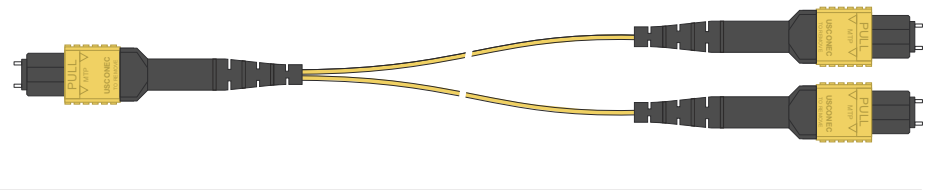

SQS multi-fiber optical cables are terminated by USconec MTP<sup>®</sup> connectors. MTP cabling is fully compatible with MPO cabling from other manufacturers.

The SQS production of pre-terminated cabling is subject to strict output control and the products meets all corresponding IEC standards.

### MPO/MTP<sup>®</sup> Trunk Cables

Type A (straight) or type B (reversed)
Fiber count: 8, 12 or 24
Fiber type: OS2, OM1, OM2, OM3 or OM4
Round cable, ribbon cable, bare ribbon
Operating temperature range: -20 to +70°C
Note: Unique serial number on all connectors

### MPO/MTP<sup>®</sup> Fan Out Cable 1x2

Straight and reversed type available
Fiber count Typically 24 to 2 x 12
Fiber type: OS2, OM1, OM2, OM3 or OM4
2x round cable 3mm
Operating temperature range: -20 to +70°C
Note: Unique serial number on all connectors