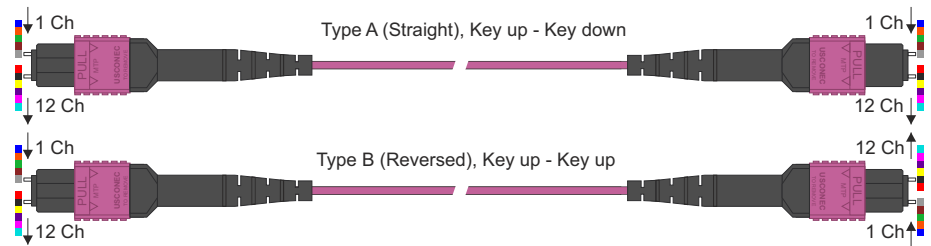

## Fiber Optic Cabling Solutions for Data Centers

SQS offers complete optical fiber solutions for data centers and other application with high connection density (up to 24 optical fibers per connector).

SQS multi-fiber optical cables are terminated by USconec MTP<sup>®</sup> connectors. MTP cabling is fully compatible with MPO cabling from other manufacturers.

The SQS production of pre-terminated cabling is subject to strict output control and the products meets all corresponding IEC standards.

### MPO/MTP<sup>®</sup> Trunk Cables

Type A (straight) or type B (reversed)
Fiber count: 8, 12 or 24
Fiber type: OS2, OM1, OM2, OM3 or OM4
Round cable, ribbon cable, bare ribbon
Operating temperature range: -20 to +70°C
Note: Unique serial number on all connectors

### MPO/MTP<sup>®</sup> Fan Out Cable 1x2

Straight and reversed type available
Fiber count Typically 24 to 2 x 12
Fiber type: OS2, OM1, OM2, OM3 or OM4
2x round cable 3mm
Operating temperature range: -20 to +70°C
Note: Unique serial number on all connectors