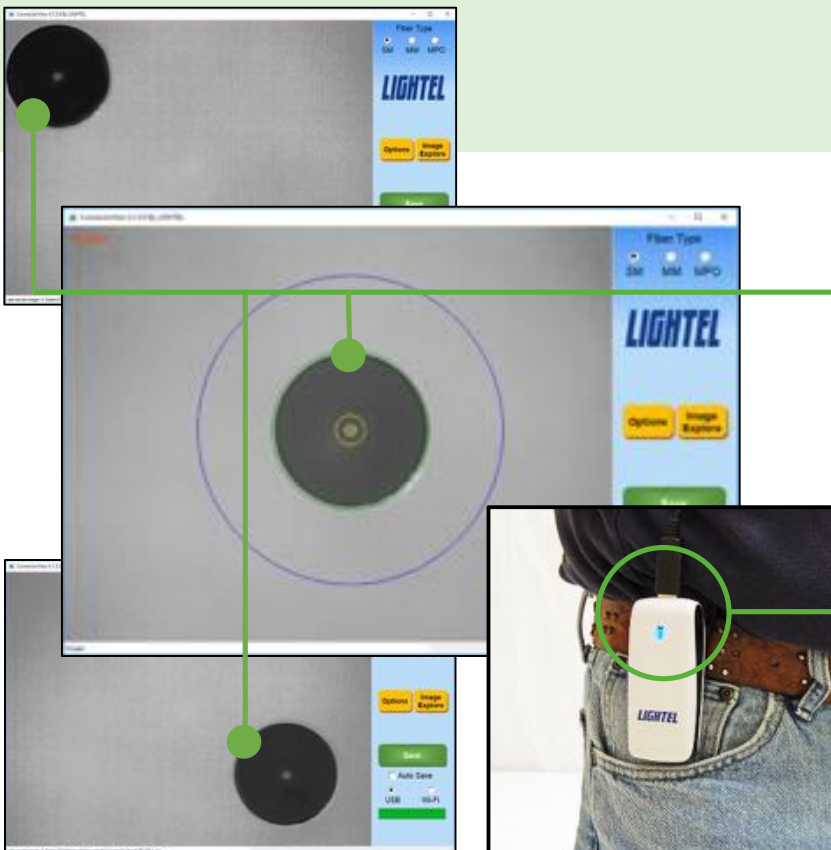

Video microscope for easier MTP®/MPO inspection

The DI-1000MPO+ incorporates the same features and uses the same single fiber tips and accessories as the popular DI-1000, but adds additional X- and Y-direction scanning knobs. This allows the user to manually scan in both the X and Y directions with one hand, providing unprecedented control and increasing the efficiency of inspecting the endfaces of MTP®/MPO connectors. No additional MTP/MPO tips are necessary to inspect one to four row (12 to 48 fibers) MTP/MPO connectors.

The scanning knobs also provide further flexibility when inspecting single fiber connectors. The included single fiber adapter enables you to use any Lightel Series 2 tip with the DI-1000MPO+ and quickly adjust the image position.

Features

- Shift the image position without moving the probe
- Connect by USB to Windows PC or to iPhone and Android by optional WiFi adapter
- Scan across MTP/MPO connectors with one hand

➔ Specifications

Field of view	~ 425μm x 320μm
Optical resolution	≤ 1.5μm
Detectable resolution	0.5μm
Focus	Manual adjustment, 2mm max travel
Horizontal (X) adjustment	4.8mm max travel
Vertical (Y) adjustment	1.2mm max travel
Camera	1/3" CMOS
Light source	Blue LED
Power Supply	PC USB2.0 port
Dimensions	175mm x Ø35mm (Probe without cap)
Weight	225g
Operating Temperature	0 °C to 50 °C
Storage Temperature	-20 °C to 70 °C
Supported Operating Systems (DI-1000 Software)	Windows XP®, Vista®, Windows 7®, Windows 8®, Windows 10® 32-bit and 64-bit processors