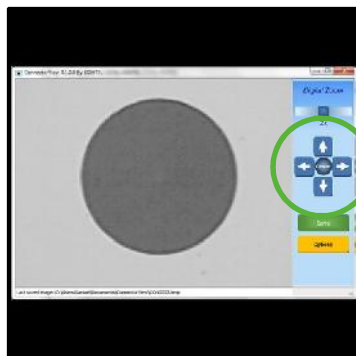

Video microscope for fiberoptic connector inspection

The ergonomically-designed DI-1000 connects directly to your PC through the computer's USB2.0 port. Powered by the USB connection, it features easy single finger focusing, a built-in image freeze/capture button, and detectable resolution to 0.5µm.

The DI-1000 includes our free ConnectorView (standard) software, providing image display, image capture, digital zoom, and basic analysis tools.

Pass/Fail analysis and reporting features can be added with our optional ConnectorView Plus software.

Features

- Convenient image capture button
- Connect to your smartphone with the optional DI-1000-WIFI adapter
- Digital zoom
- Inspect patchcord and adapter bulkhead connectors