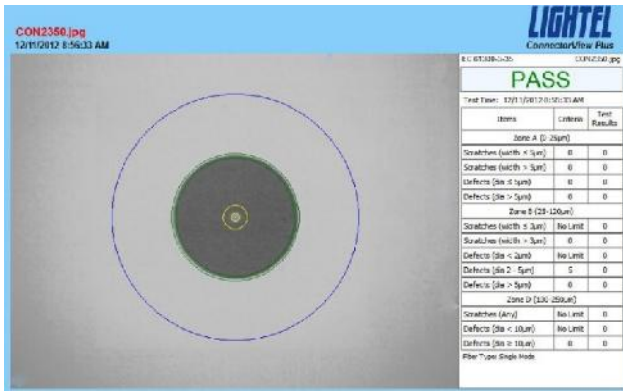

Add Pass/Fail analysis and reporting with our optional ConnectorView Plus software.

➔ Specifications

Field of View	~425µm x 320µm
Resolution	0.5µm detectable
Operating Temperature	0°C to 50°C
Storage Temperature	-20°C to 70°C
Focus	Manual adjustment, 2mm max travel
Dimensions	35mm diameter x 175mm length (without tip)
Light Source	Blue LED
Power Supply	USB port of PC

➔ Ordering Information

Package	Part Number	Description
DI-1000-B2	DI-1000	(1) USB2.0 digital inspection probe
	PT2-U2.5/PC/M	(1) Series 2 universal tip for 2.5mm male PC type connectors
	PT2-U1.25/PC/M	(1) Series 2 universal tip for 1.25mm male PC type connectors
	PT2-FS/PC/F	(1) Series 2 tip for SC and FC female PC type connectors
	PT2-LC/PC/F	(1) Series 2 tip for LC female PC type connectors
	DI1-CASE-S	(1) Soft carrying case for DI-1000
	CVF-CD	(1) ConnectorView (standard) software, CD and manual
DI-1000-B2/APC	DI-1000	(1) USB2.0 digital inspection probe
	PT2-U2.5/APC/M	(1) Series 2 universal tip for 2.5mm male APC type connectors
	PT2-FS/APC/F	(1) Series 2 tip for SC and FC female APC type connectors
	DI1-CASE-S	(1) Soft carrying case for DI-1000
	CVF-CD	(1) ConnectorView (standard) software, CD and manual

Note: Lightel offers more than 80 adapter tips for the DI-1000. For a current list visit lightel.com/product/82/series-2-tips