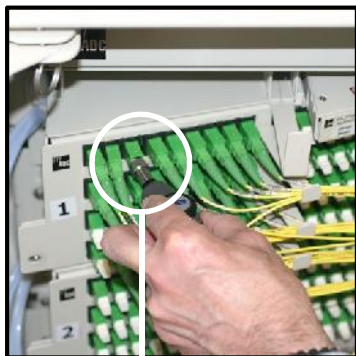

Video microscope for fiberoptic connector inspection

The ergonomically-designed DI-1000 connects directly to your PC through the computer's USB2.0 port. Powered by the USB connection, it features easy single finger focusing, a built-in image freeze/capture button, and detectable resolution to 0.5µm.

The DI-1000 includes our free ConnectorView (standard) software, providing image display, image capture, digital zoom, and basic analysis tools.

Pass/Fail analysis and reporting features can be added with our optional ConnectorView Plus software.

Features

- Convenient image capture button
- Connect to your smartphone with the optional DI-1000-WIFI adapter
- Digital zoom
- Inspect patchcord and adapter bulkhead connectors

Add Pass/Fail analysis and reporting with our optional ConnectorView Plus software.

➔ Specifications

Field of View	~425µm x 320µm
Resolution	0.5µm detectable
Operating Temperature	0°C to 50°C
Storage Temperature	-20°C to 70°C
Focus	Manual adjustment, 2mm max travel
Dimensions	35mm diameter x 175mm length (without tip)
Light Source	Blue LED
Power Supply	USB port of PC